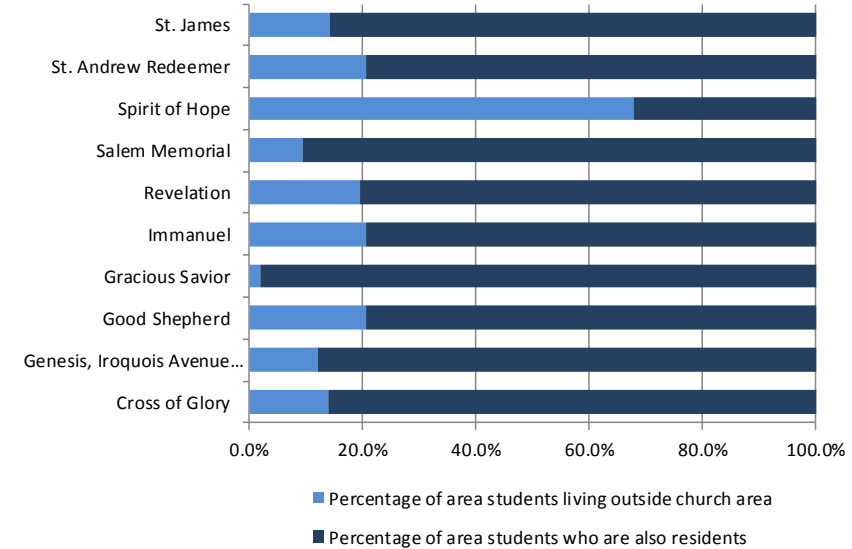

Student Dispersion Acts in Common Church Areas