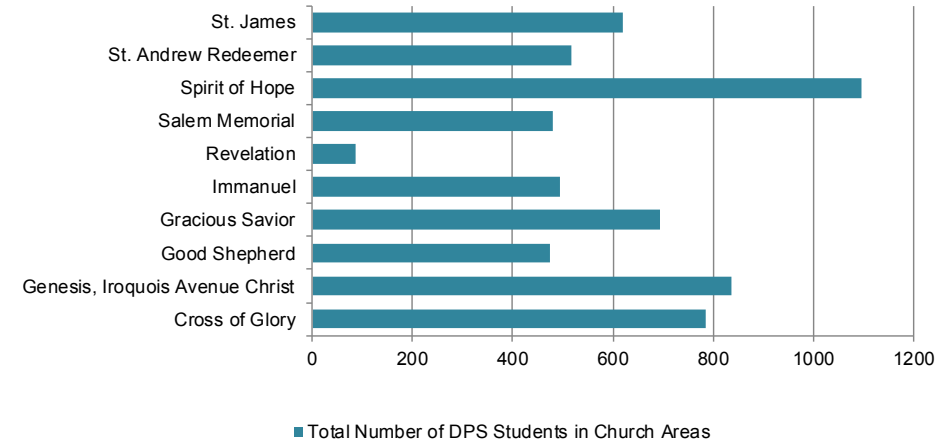

Daytime Student Population Acts in Common Church Areas